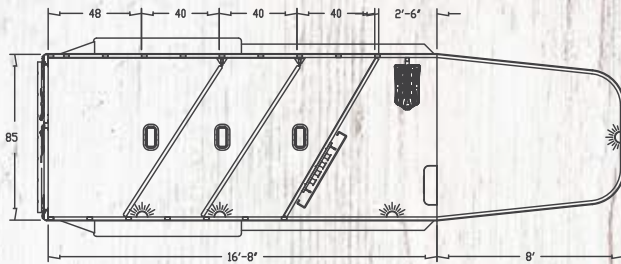

The Express 3H & 4H SS models are a sleek, stylish and economical option from Exiss. These trailers feature all-aluminum construction, smooth skin exterior, a separate dressing room with a saddle rack and tack items, streetside drop down feed windows, curbside slider windows, aluminum wheels with radial tires and rubber torsion axles.