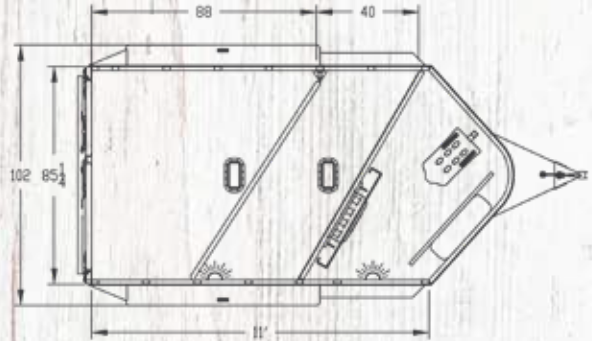

EXPRESS BP | CXF EDITION

Model: 2H CXF & 3H CXF
Horse Stalls: 2 & 3 horse
Tack Room: 0' shortwall
Rear Door: Full swing gate
Wheels: 15" aluminum

Outside Width: 7'0"
Inside Height: 7'2"
Sidewalls: Extruded aluminum
Streetside: Drop down feed windows
Curbside: 2 air gaps

The Express 2H & 3H CXF models are the most popular trailers in the Exiss bumper pull lineup. These trailers feature all-aluminum construction, a separate dressing room with a saddle rack and tack items, streetside drop down feed windows, curbside air gaps, aluminum wheels with radial tires and rubber torsion axles.