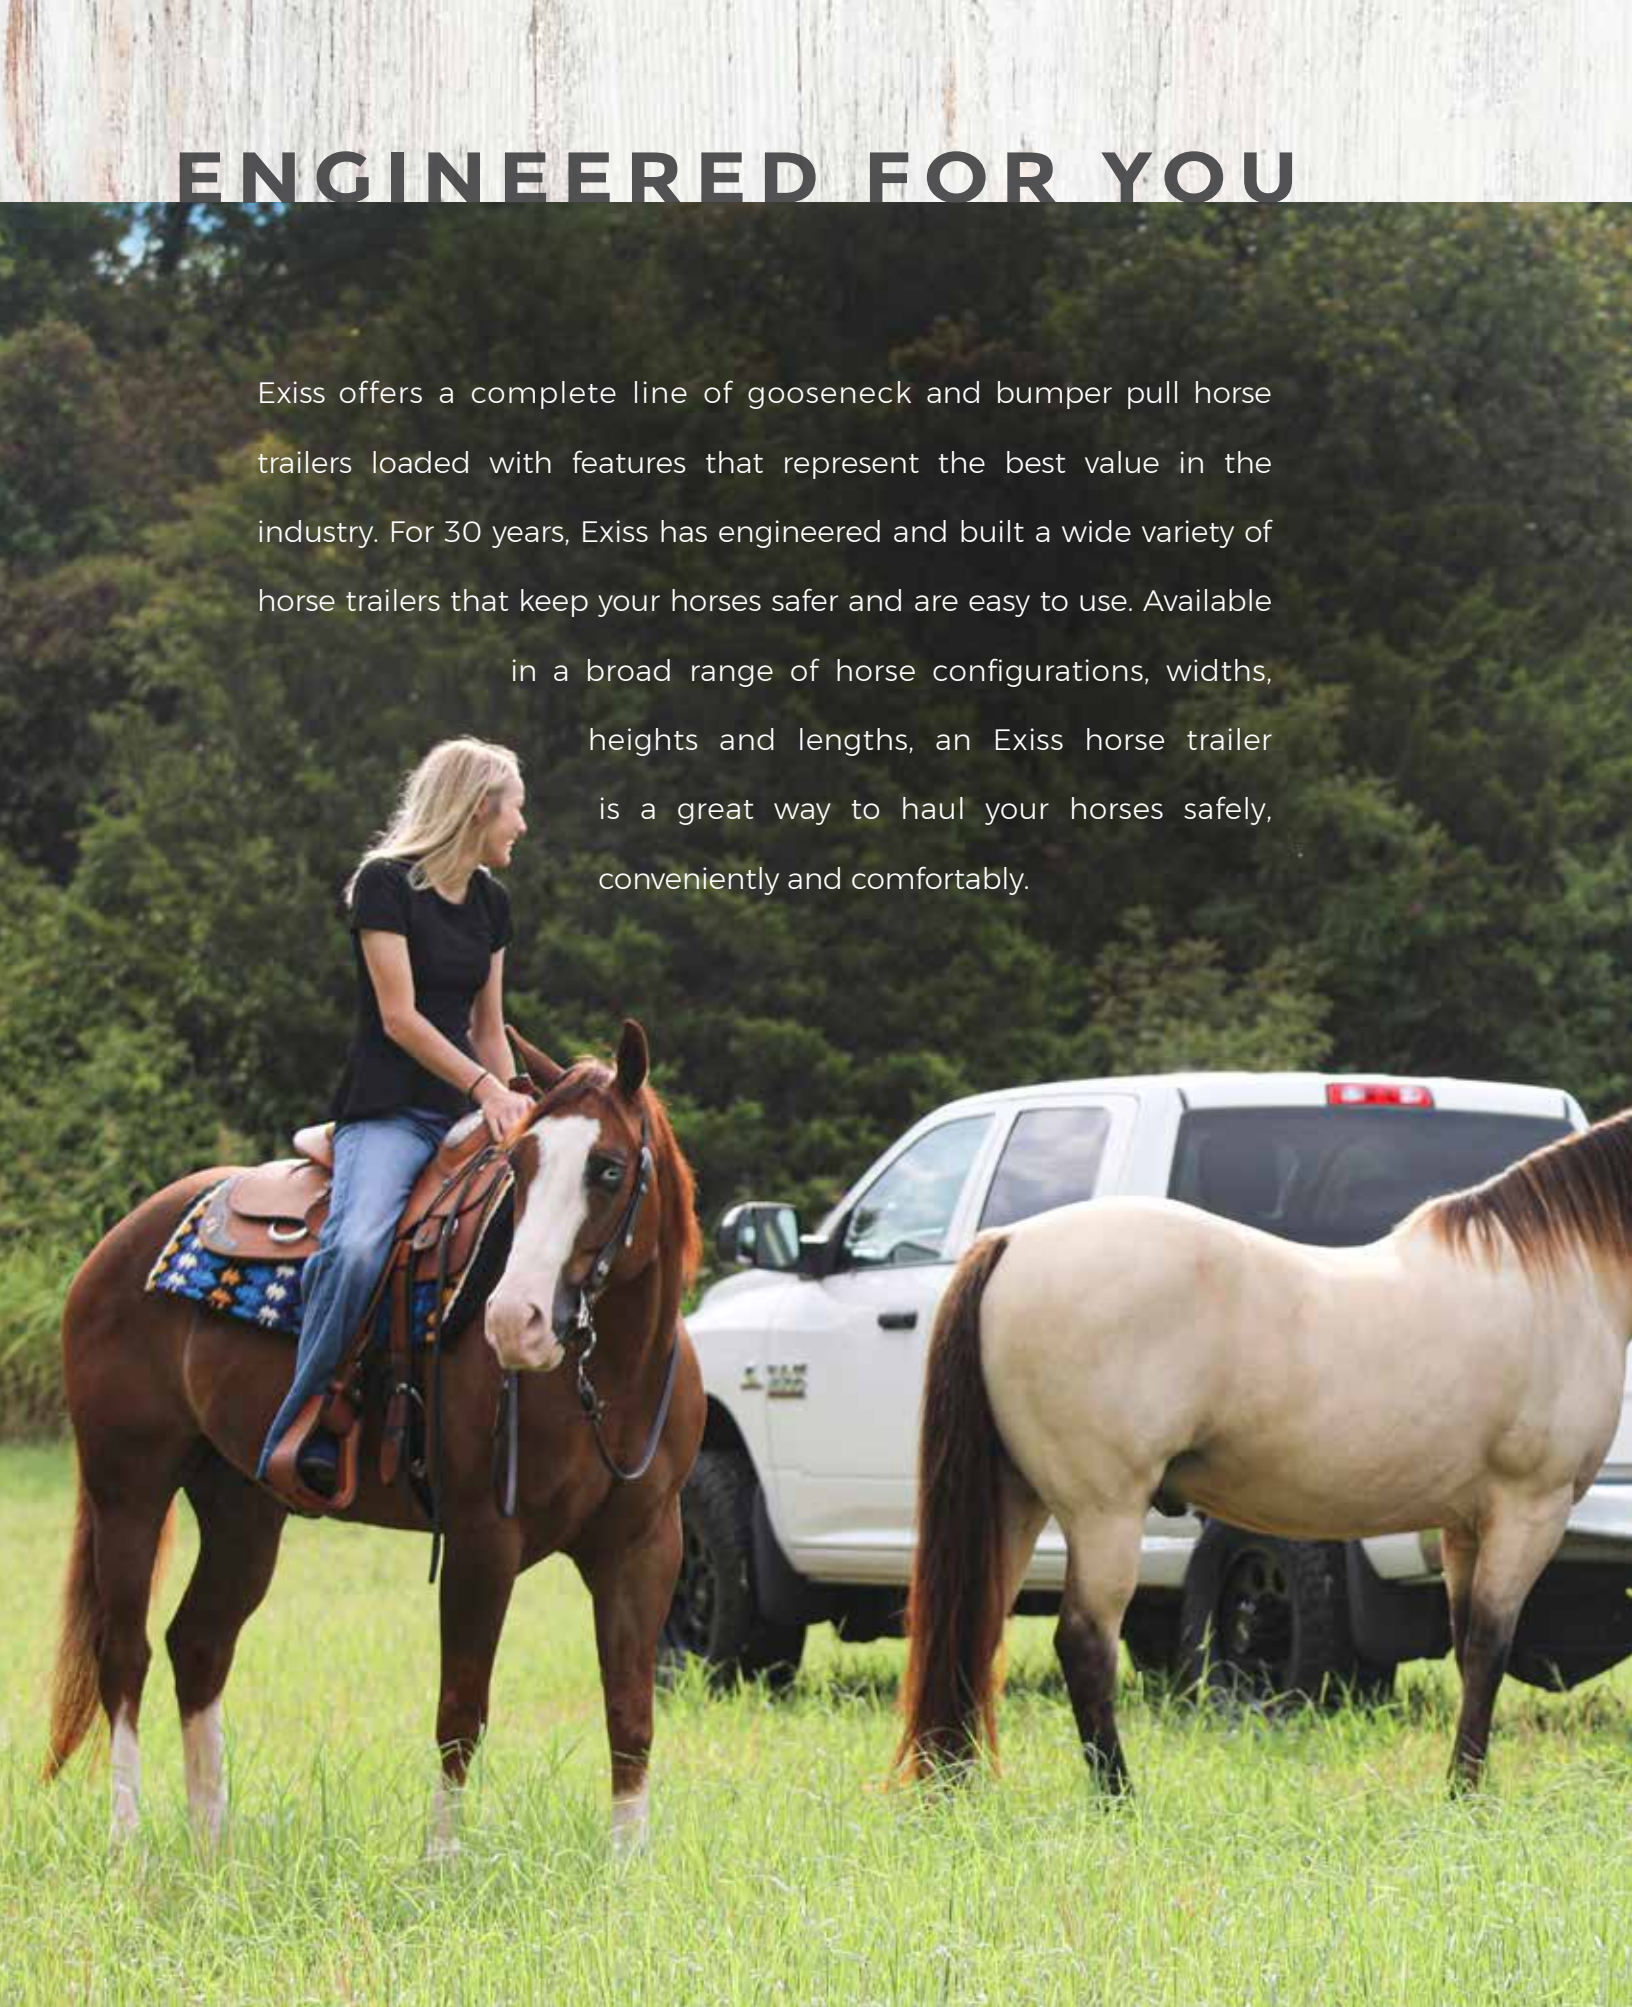

EXISS

THE MARK OF EXCELLENCE

SLANT LOAD HORSE TRAILERS

ENGINEERED FOR YOU

Exiss offers a complete line of gooseneck and bumper pull horse trailers loaded with features that represent the best value in the industry. For 30 years, Exiss has engineered and built a wide variety of horse trailers that keep your horses safer and are easy to use. Available in a broad range of horse configurations, widths, heights and lengths, an Exiss horse trailer is a great way to haul your horses safely, conveniently and comfortably.