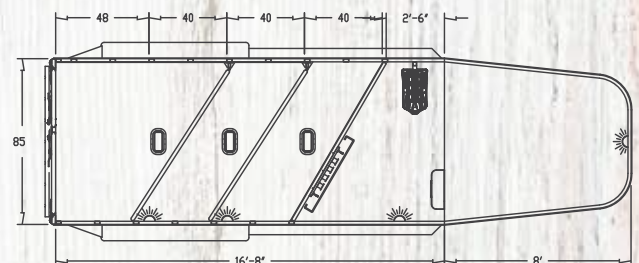

EXPRESS GN | XT EDITION

Model: 3H XT & 4H XT
Horse Stalls: 3 & 4 horse
Tack Room: 2'6" shortwall
Rear Door: Double rear doors
Wheels: 16" aluminum

Outside Width: 7'0"
Inside Height: 7'2"
Sidewalls: Extruded aluminum
Streetside: Drop down feed windows
Curbside: Slider windows

The Express 3H & 4H XT models are the most robust and rugged slant load models in the Express gooseneck lineup. These trailers feature all-aluminum construction, extruded aluminum exterior, a separate dressing room with a saddle rack and tack items, streetside drop down feed windows, curbside slider windows, aluminum wheels with radial tires and rubber torsion axles.