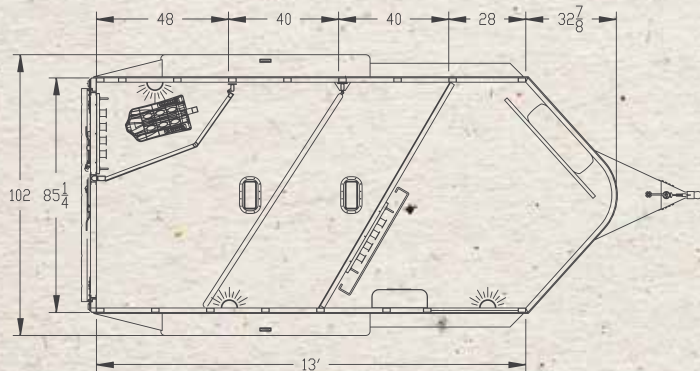

MODELS 720 & 730 BP

Outside Width: 7'
Horse Stalls: 2 & 3 horse
Tack Room: 2'4" shortwall
Wheels: 15" aluminum
Rear Doors: Double rear doors

Inside Height: 7'2"
Sidewalls: Smooth skin aluminum
Streetside: Drop down feed windows
Curbside: Slider windows