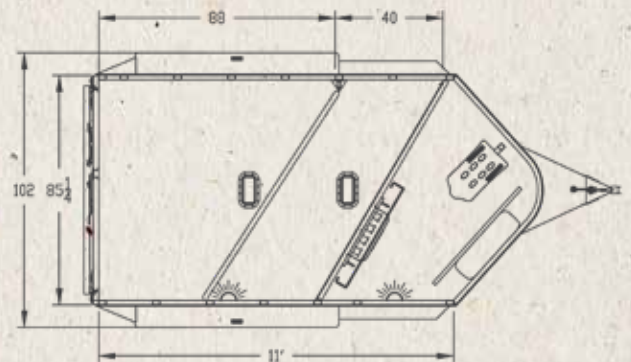

Outside Width: 7'0"
Inside Height: 7'2"
Sidewalls: Extruded aluminum
Streetside: 2 air gaps
Curbside: 2 air gaps

The Express 2H & 3H CX models are the most affordable and convenient models in our bumper pull lineup. These trailers feature all-aluminum construction, a separate dressing room with a saddle rack and tack items, curbside and streetside air gaps, aluminum wheels with radial tires and rubber torsion axles.