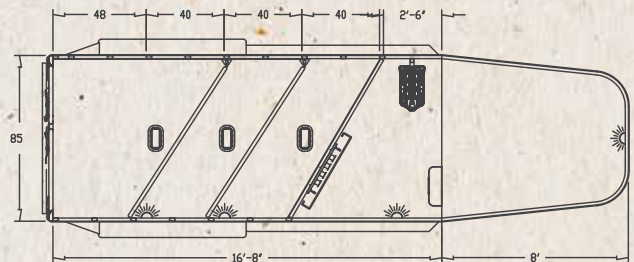

WE PUT OURSELVES IN YOUR BOOTS

When it's time to make a major purchase, it's nice to have confidence that your selection was built the right way. As a proud member of the **National Association of Trailer Manufacturers**, not only do our trailers meet all NATM requirements, but they're built with your safety and satisfaction as our goal.