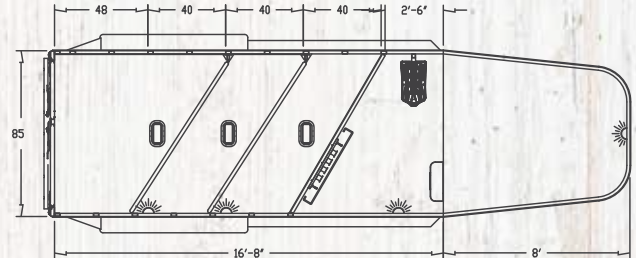

EXPRESS GN | CXF EDITION

Model: 3H CXF & 4H CXF
Horse Stalls: 3 & 4 horse
Tack Room: 2'6" shortwall
Rear Door: Full swing gate
Wheels: 16" aluminum

Outside Width: 7'0"
Inside Height: 7'2"
Sidewalls: Extruded aluminum
Streetside: Drop down feed windows
Curbside: 2 air gaps

The Express 3H & 4H CXF models are the most popular trailers in the Exiss gooseneck lineup. These trailers feature all-aluminum construction, a separate dressing room with a saddle rack and tack items, streetside drop down feed windows, curbside air gaps, aluminum wheels with radial tires and rubber torsion axles.