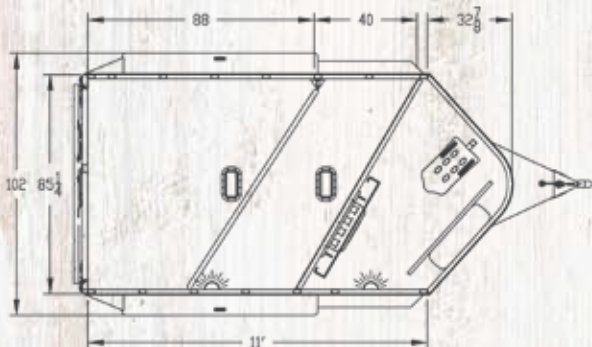

EXPRESS BP | SS EDITION

Model: 2H SS & 3H SS
Horse Stalls: 2 & 3 horse
Tack Room: 0' shortwall
Rear Door: Double rear doors
Wheels: 15" aluminum

Outside Width: 7'0"
Inside Height: 7'2"
Sidewalls: Smooth skin aluminum
Streetside: Drop down feed windows
Curbside: Slider windows

The Express 2H & 3H SS models are a sleek, stylish and economical option from Exiss. These trailers feature all-aluminum construction, smooth skin exterior, a separate dressing room with a saddle rack and tack items, streetside drop down feed windows, curbside slider windows, aluminum wheels with radial tires and rubber torsion axles.

EXPRESS BP | XT EDITION

Model: 2H XT & 3H XT
Horse Stalls: 2 & 3 horse
Tack Room: 0' shortwall
Rear Door: Double rear doors
Wheels: 15" aluminum

Outside Width: 7'0"
Inside Height: 7'2"
Sidewalls: Extruded aluminum
Streetside: Drop down feed windows
Curbside: Slider windows