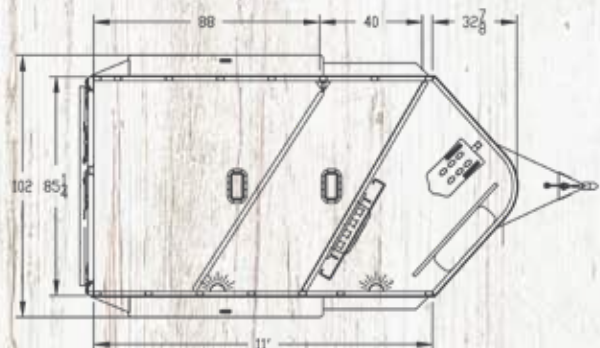

The Express 2H & 3H XT models are the most robust and rugged slant load models in the Express bumper pull lineup. These trailers feature all-aluminum construction, extruded aluminum exterior, a separate dressing room with a saddle rack and tack items, streetside drop down feed windows, curbside slider windows, aluminum wheels with radial tires and rubber torsion axles.