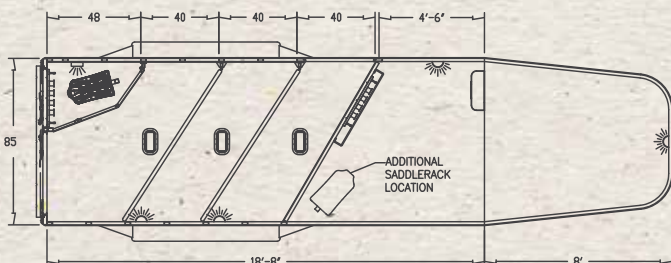

Wheels: 16" aluminum

Inside Height: 7'2"

Stall Width: 40"

Sidewalls: Extruded aluminum

Streetside: Drop down feed doors

Curbside: Slider windows

These 2, 3, 4 and 6 horse, slant load gooseneck models combine an impressive appearance with the horse-friendly features for which Exiss is famous. Its standard features – such as a folding rear tack, stall pads, patented slam latches and carpeted dressing room – make it the perfect choice for the serious horse enthusiast.