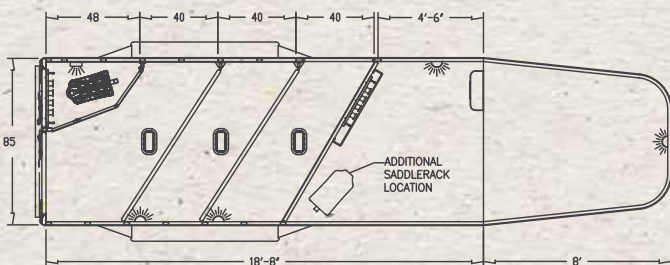

*** Shown with optional equipment**

EXISS[®] 7000 SERIES

MODELS 7200, 7300, 7400, 7600

- Outside Width:** 7'
- Horse Stalls:** 2,3,4,6 horse
- Unload Door:** Standard on 3H-6H
- Tack Room:** 4'6" shortwall (2H-4H); 3'10" shortwall on 6H
- Wheels:** 16" aluminum
- Inside Height:** 7'2"
- Stall Width:** 40"
- Sidewalls:** Extruded aluminum
- Streetside:** Drop down feed doors
- Curbside:** Slider windows