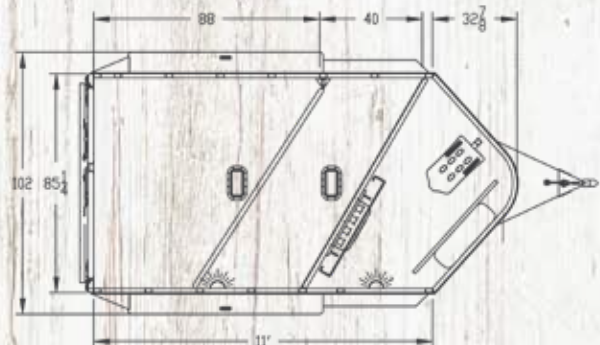

EXPRESS BP | XT EDITION

Model: 2H XT & 3H XT
Horse Stalls: 2 & 3 horse
Tack Room: 0' shortwall
Rear Door: Double rear doors
Wheels: 15" aluminum

Outside Width: 7'0"
Inside Height: 7'2"
Sidewalls: Extruded aluminum
Streetside: Drop down feed windows
Curbside: Slider windows

The Express 2H & 3H XT models are the most robust and rugged slant load models in the Express bumper pull lineup. These trailers feature all-aluminum construction, extruded aluminum exterior, a separate dressing room with a saddle rack and tack items, streetside drop down feed windows, curbside slider windows, aluminum wheels with radial tires and rubber torsion axles.