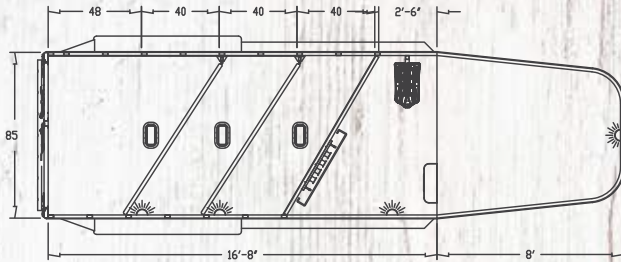

The Express 3H & 4H SS models are a sleek, stylish and economical option from Exiss. These trailers feature all-aluminum construction, smooth skin exterior, a separate dressing room with a saddle rack and tack items, streetside drop down feed windows, curbside slider windows, aluminum wheels with radial tires and rubber torsion axles.