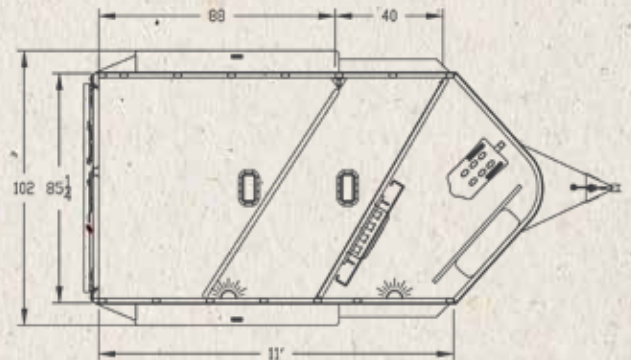

Outside Width: 7'0"
Inside Height: 7'2"
Sidewalls: Extruded aluminum
Streetside: 2 air gaps
Curbside: 2 air gaps

The Express 2H & 3H CX models are the most affordable and convenient models in our bumper pull lineup. These trailers feature all-aluminum construction, a separate dressing room with a saddle rack and tack items, curbside and streetside air gaps, aluminum wheels with radial tires and rubber torsion axles.