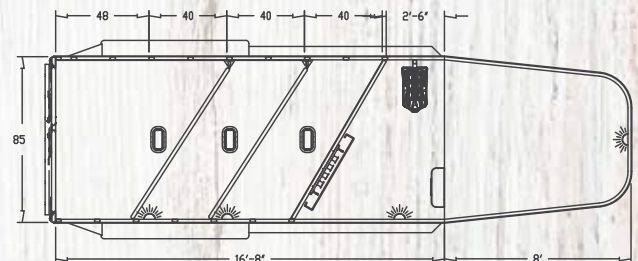

EXPRESS GN | XT EDITION

Model: 3H XT & 4H XT
Horse Stalls: 3 & 4 horse
Tack Room: 2'6" shortwall
Rear Door: Double rear doors
Wheels: 16" aluminum

Outside Width: 7'0"
Inside Height: 7'2"
Sidewalls: Extruded aluminum
Streetside: Drop down feed windows
Curbside: Slider windows

The Express 3H & 4H XT models are the most robust and rugged slant load models in the Express gooseneck lineup. These trailers feature all-aluminum construction, extruded aluminum exterior, a separate dressing room with a saddle rack and tack items, streetside drop down feed windows, curbside slider windows, aluminum wheels with radial tires and rubber torsion axles.