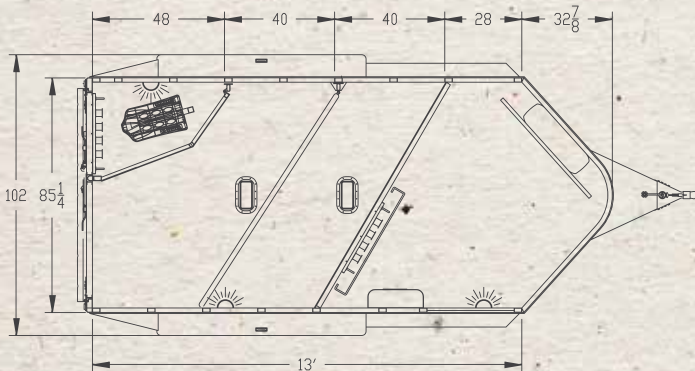

EXISS® 700 SERIES

MODELS 720 & 730 BP

Outside Width: 7'
Horse Stalls: 2 & 3 horse
Tack Room: 2'4" shortwall
Wheels: 15" aluminum
Rear Doors: Double rear doors

Inside Height: 7'2"
Sidewalls: Smooth skin aluminum
Streetside: Drop down feed windows
Curbside: Slider windows

These slant load 2H & 3H bumper pulls have the looks, features and performance of a higher priced trailer at an incredible value. The Exiss 720 & 730 BP models feature spacious layouts, durable construction and impressive styling for the savvy trailer buyer.

* Shown with optional equipment