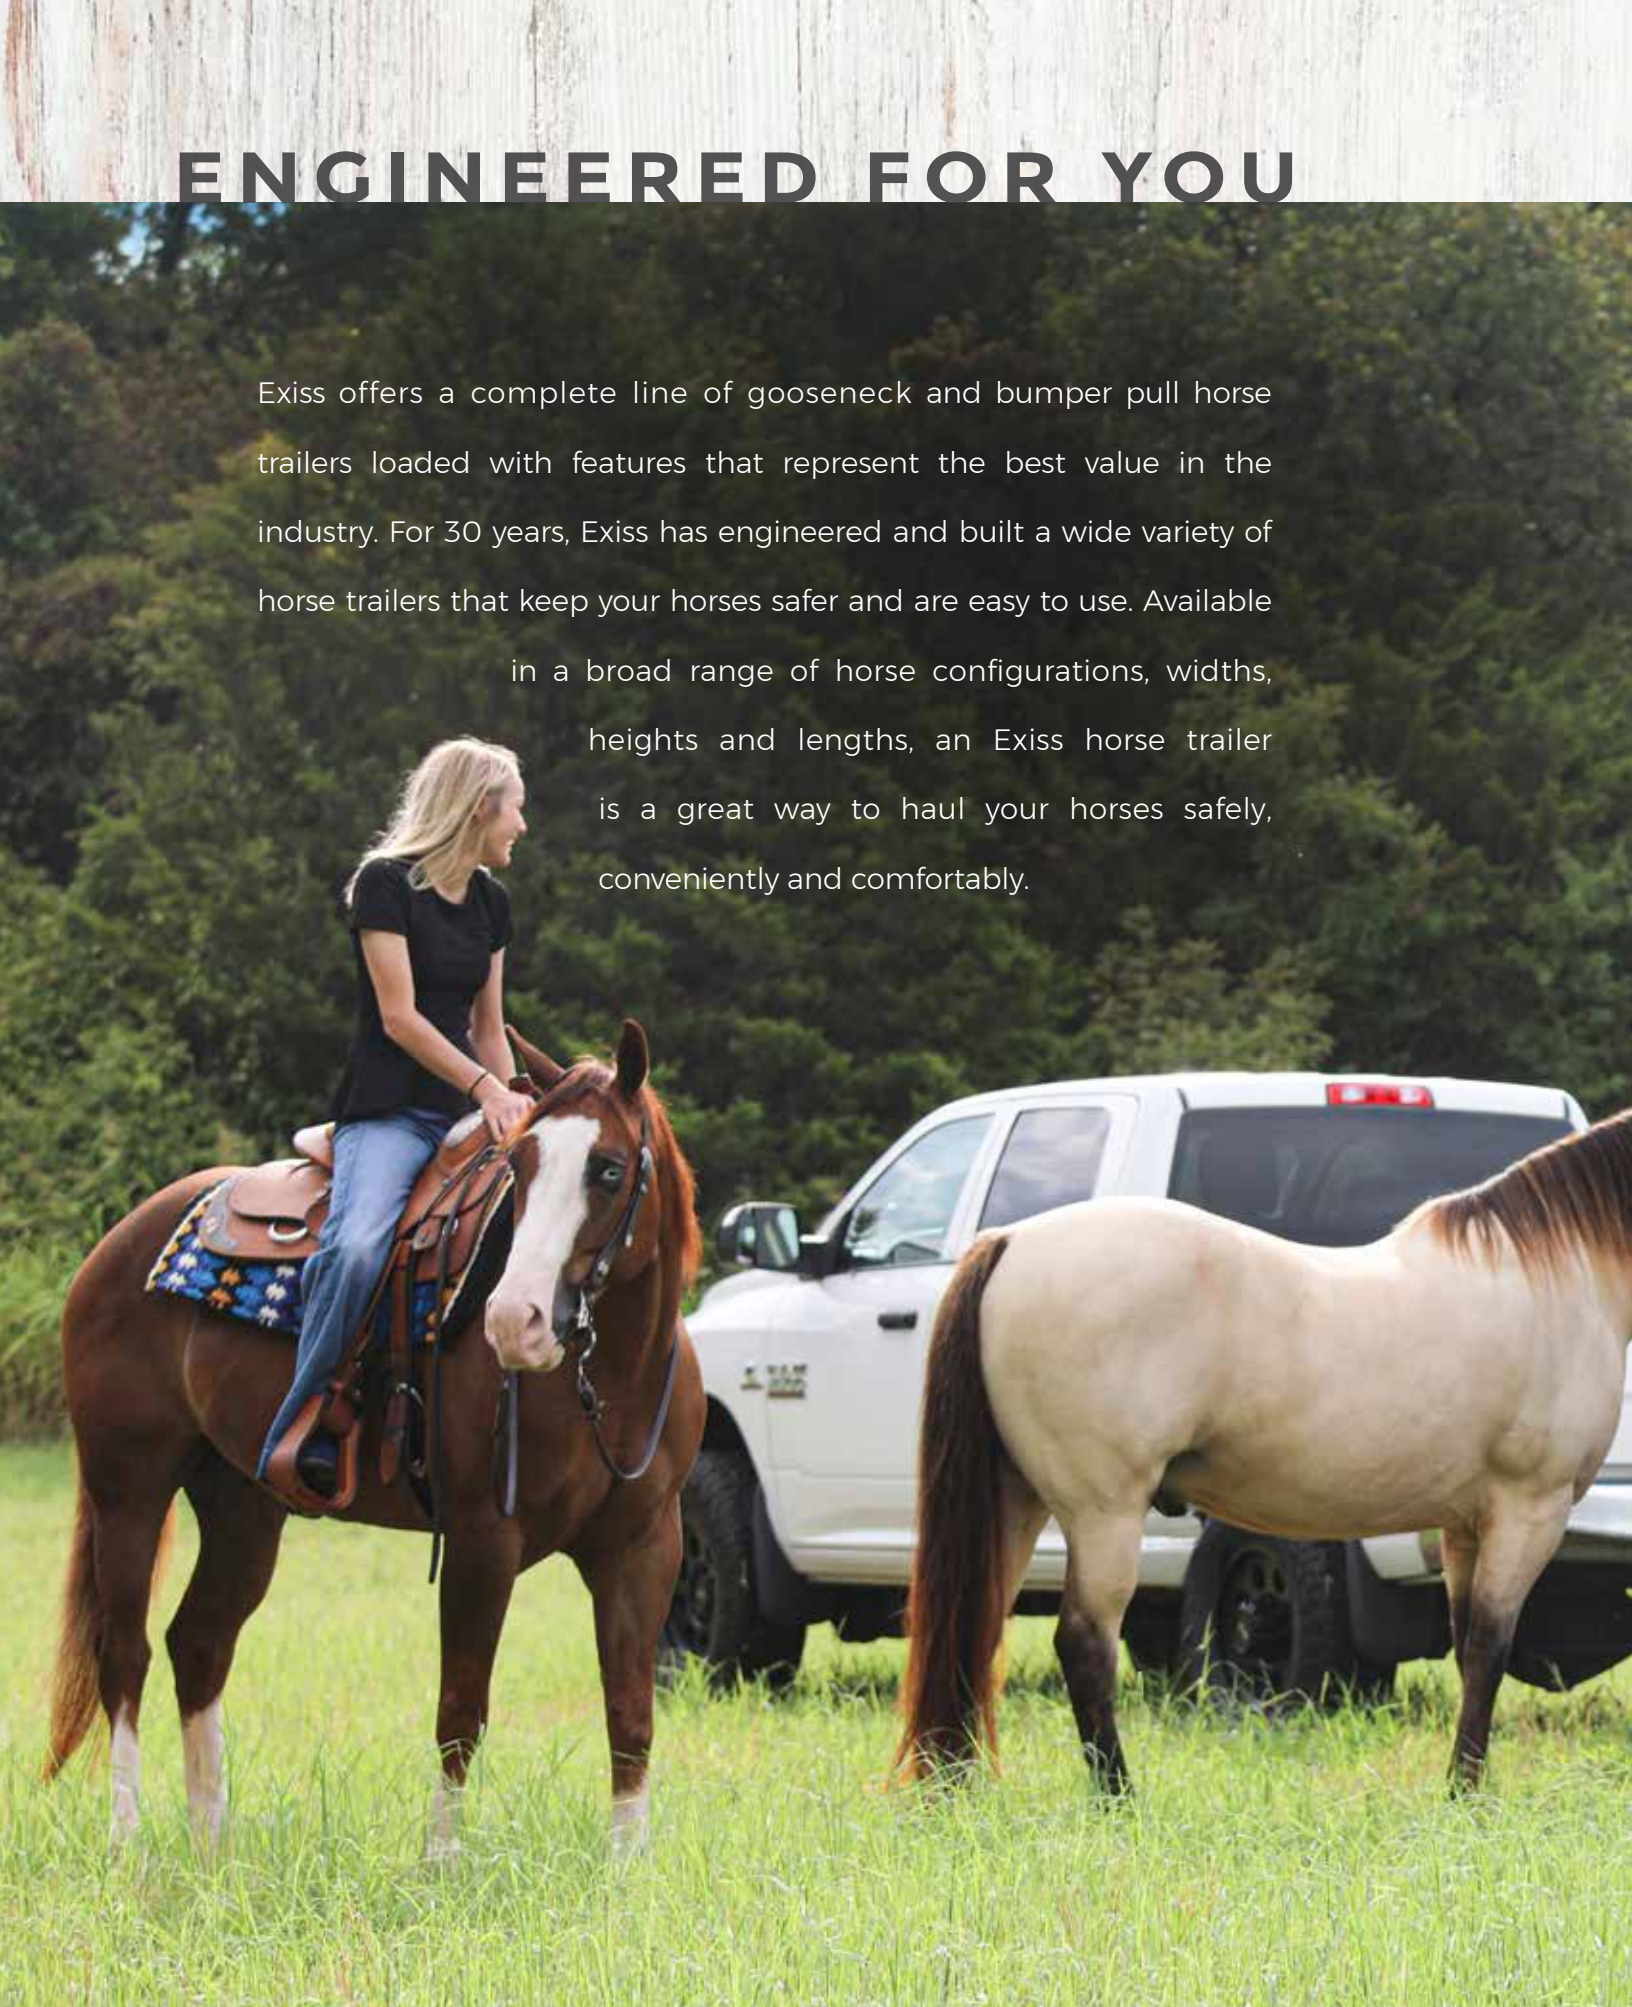

EXISS

THE MARK OF EXCELLENCE

SLANT LOAD HORSE TRAILERS

ENGINEERED FOR YOU

Exiss offers a complete line of gooseneck and bumper pull horse trailers loaded with features that represent the best value in the industry. For 30 years, Exiss has engineered and built a wide variety of horse trailers that keep your horses safer and are easy to use. Available in a broad range of horse configurations, widths, heights and lengths, an Exiss horse trailer is a great way to haul your horses safely, conveniently and comfortably.