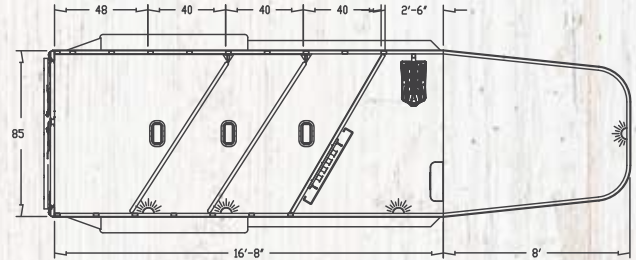

EXPRESS GN | CXF EDITION

Model: 3H CXF & 4H CXF
Horse Stalls: 3 & 4 horse
Tack Room: 2'6" shortwall
Rear Door: Full swing gate
Wheels: 16" aluminum

Outside Width: 7'0"
Inside Height: 7'2"
Sidewalls: Extruded aluminum
Streetside: Drop down feed windows
Curbside: 2 air gaps

The Express 3H & 4H CXF models are the most popular trailers in the Exiss gooseneck lineup. These trailers feature all-aluminum construction, a separate dressing room with a saddle rack and tack items, streetside drop down feed windows, curbside air gaps, aluminum wheels with radial tires and rubber torsion axles.