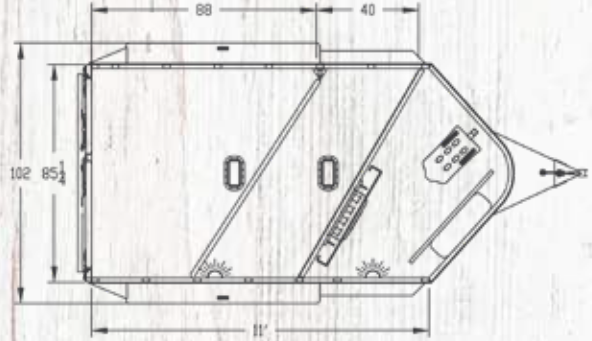

EXPRESS BP | CXF EDITION

Model: 2H CXF & 3H CXF
Horse Stalls: 2 & 3 horse
Tack Room: 0' shortwall
Rear Door: Full swing gate
Wheels: 15" aluminum

Outside Width: 7'0"
Inside Height: 7'2"
Sidewalls: Extruded aluminum
Streetside: Drop down feed windows
Curbside: 2 air gaps

The Express 2H & 3H CXF models are the most popular trailers in the Exiss bumper pull lineup. These trailers feature all-aluminum construction, a separate dressing room with a saddle rack and tack items, streetside drop down feed windows, curbside air gaps, aluminum wheels with radial tires and rubber torsion axles.