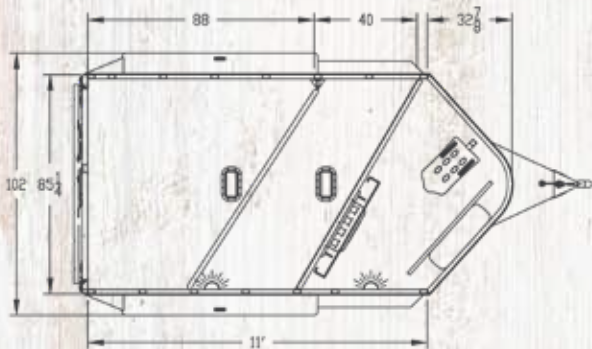

Outside Width: 7'0"
Inside Height: 7'2"
Sidewalls: Extruded aluminum
Streetside: 2 air gaps
Curbside: 2 air gaps

The Express 2H & 3H CX models are the most affordable and convenient models in our bumper pull lineup. These trailers feature all-aluminum construction, a separate dressing room with a saddle rack and tack items, curbside and streetside air gaps, aluminum wheels with radial tires and rubber torsion axles.

EXPRESS BP | CXF EDITION

Model: 2H CXF & 3H CXF
Horse Stalls: 2 & 3 horse
Tack Room: 0' shortwall
Rear Door: Full swing gate
Wheels: 15" aluminum

Outside Width: 7'0"
Inside Height: 7'2"
Sidewalls: Extruded aluminum
Streetside: Drop down feed windows
Curbside: 2 air gaps

EXPRESS BP | SS EDITION

Model: 2H SS & 3H SS
Horse Stalls: 2 & 3 horse
Tack Room: 0' shortwall
Rear Door: Double rear doors
Wheels: 15" aluminum

Outside Width: 7'0"
Inside Height: 7'2"
Sidewalls: Smooth skin aluminum
Streetside: Drop down feed windows
Curbside: Slider windows